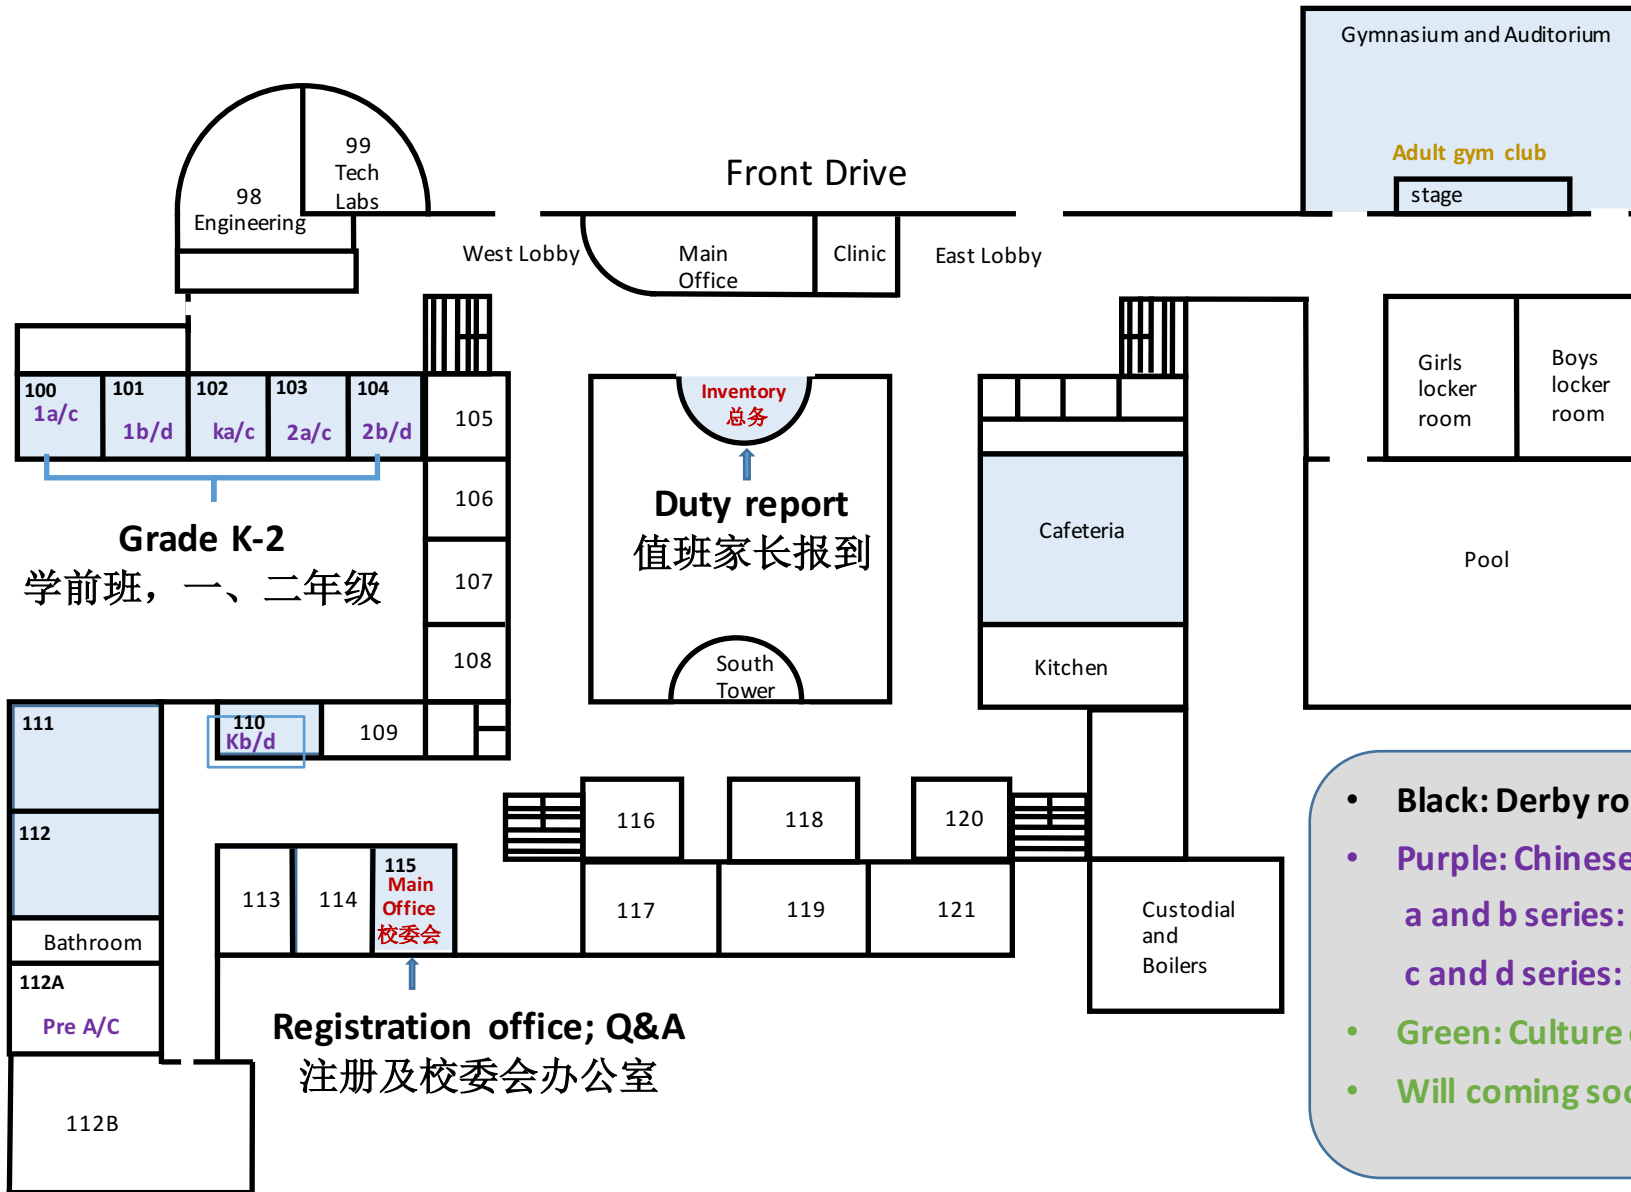

# 中文学校教室图 Derby classroom layout (Level 1)

- **Black:** Derby room #
- **Purple:** Chinese course #  
a and b series: 9am-11am  
c and d series: 12:30pm-2:30pm
- **Green:** Culture course #
- **Will coming soon...**

Adult dance club 1&2: 10am-11am  
Adult gym club: 9:30am-10:30am

# 中文学校教室图 Derby classroom layout (Level 2)

- **Black:** Derby room #
- **Purple:** Chinese course #  
a and b series: 9am-11am  
c and d series: 12:30pm-2:30pm
- **Green:** Culture course #  
will coming soon