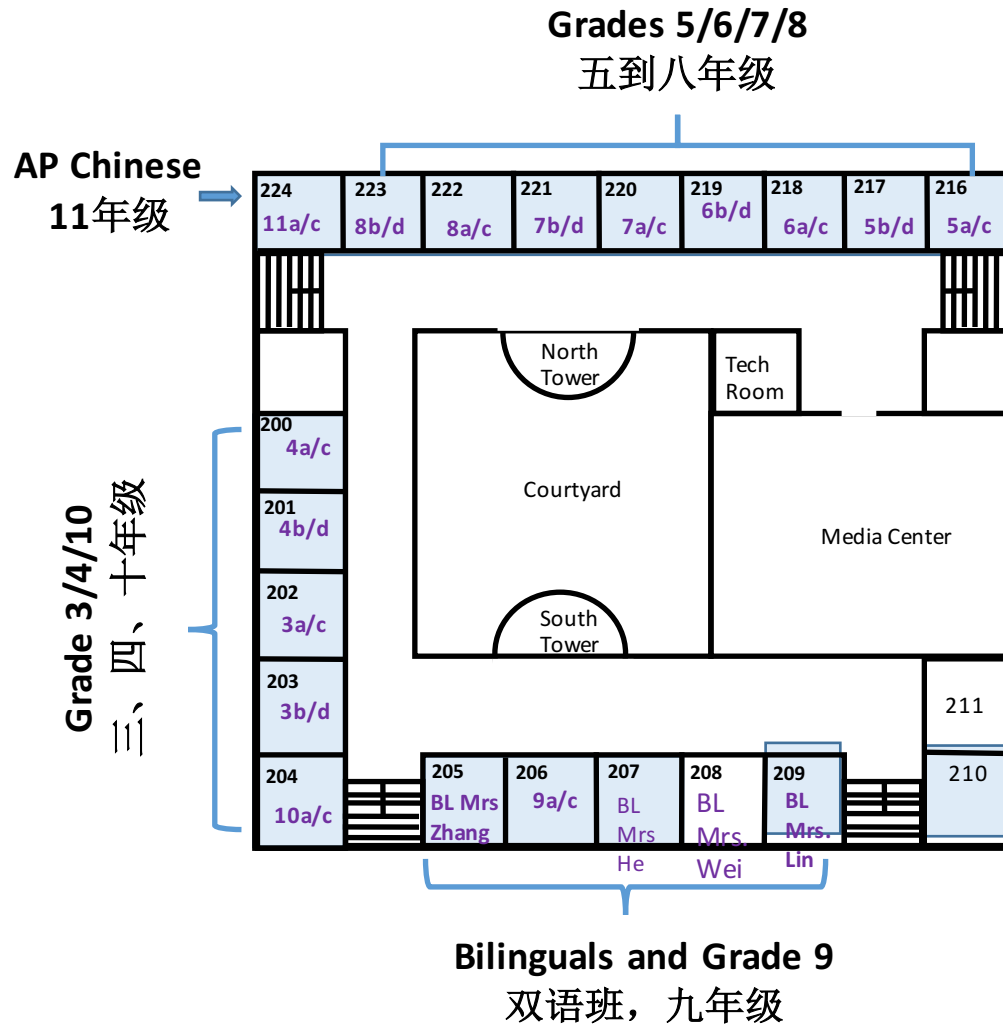

# 中文学校教室图 Derby classroom layout (Level 1)

- **Black:** Derby room #
- **Purple:** Chinese course #  
a and b series: 9am-11am  
c and d series: 12:30pm-2:30pm
- **Green:** Culture course #
- **Will coming soon...**

# 中文学校教室图 Derby classroom layout (Level 2)

- **Black:** Derby room #
- **Purple:** Chinese course #  
a and b series: 9am-11am  
c and d series: 12:30pm-2:30pm
- **Green:** Culture course #  
will coming soon