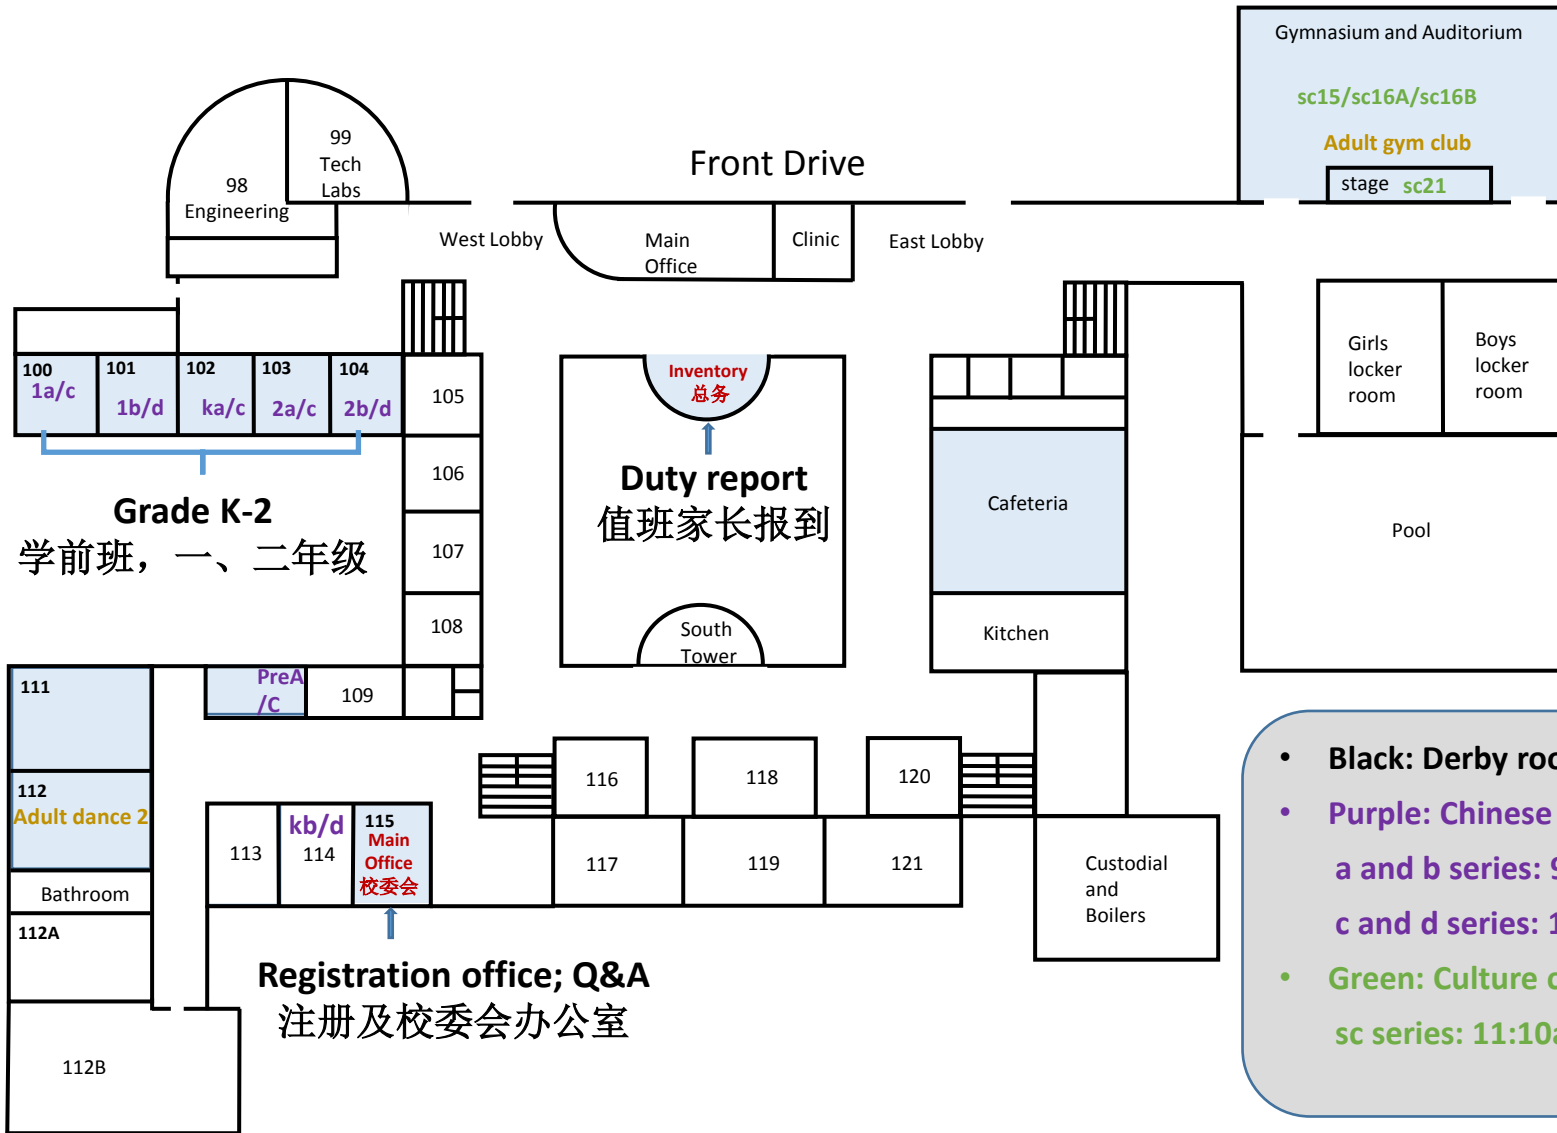

中文学校教室图 Derby classroom layout (Level 1)

- **Black:** Derby room #
- **Purple:** Chinese course #
 a and b series: 9am-11am
 c and d series: 12:30pm-2:30pm
- **Green:** Culture course #
 sc series: 11:10am-12:20pm

中文学校教室图 Derby classroom layout (Level 2)

- **Black:** Derby room #
- **Purple:** Chinese course #
a and b series: 9am-11am
c and d series: 12:30pm-2:30pm
- **Green:** Culture course #
sc series: 11:10am-12:20pm