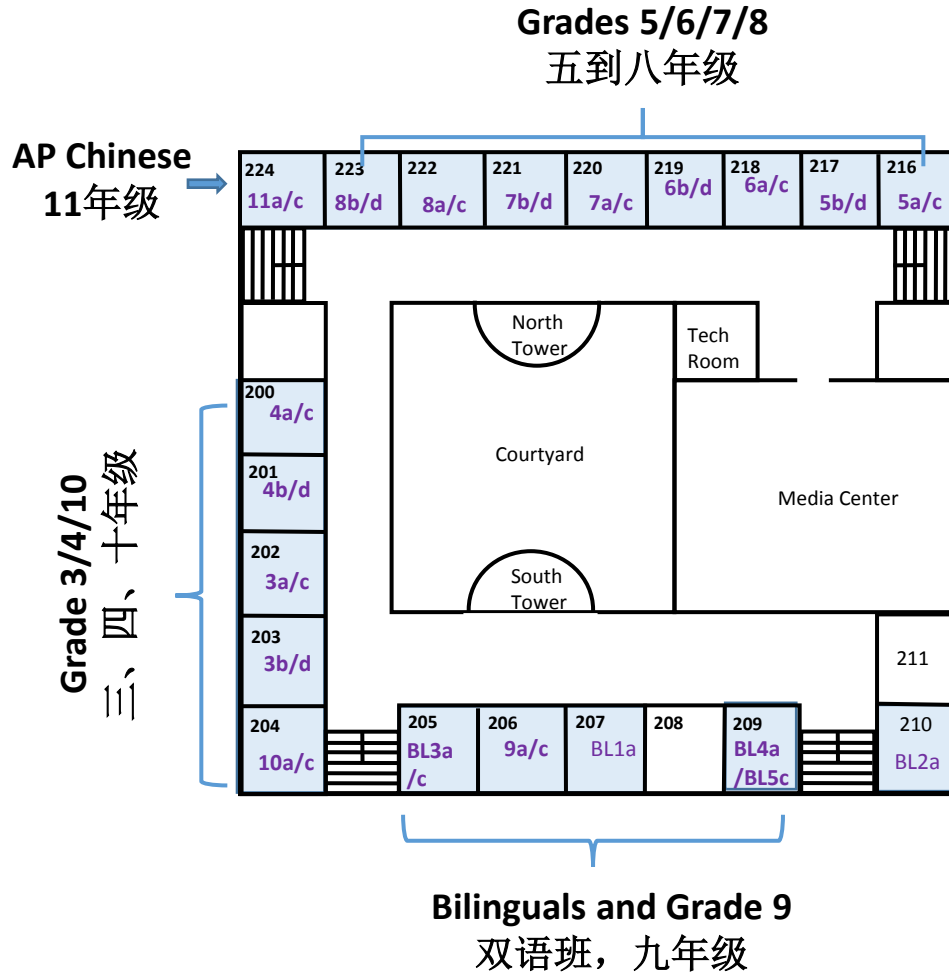

中文学校教室图 Derby classroom layout (Level 1)

- **Black:** Derby room #
- **Purple:** Chinese course #
 a and b series: 9am-11am
 c and d series: 12:30pm-2:30pm
- **Green:** Culture course #
 sc series: 11:10am-12:20pm

中文学校教室图 Derby classroom layout (Level 2)

- **Black:** Derby room #
- **Purple:** Chinese course #
a and b series: 9am-11am
c and d series: 12:30pm-2:30pm
- **Green:** Culture course #
sc series: 11:10am-12:20pm